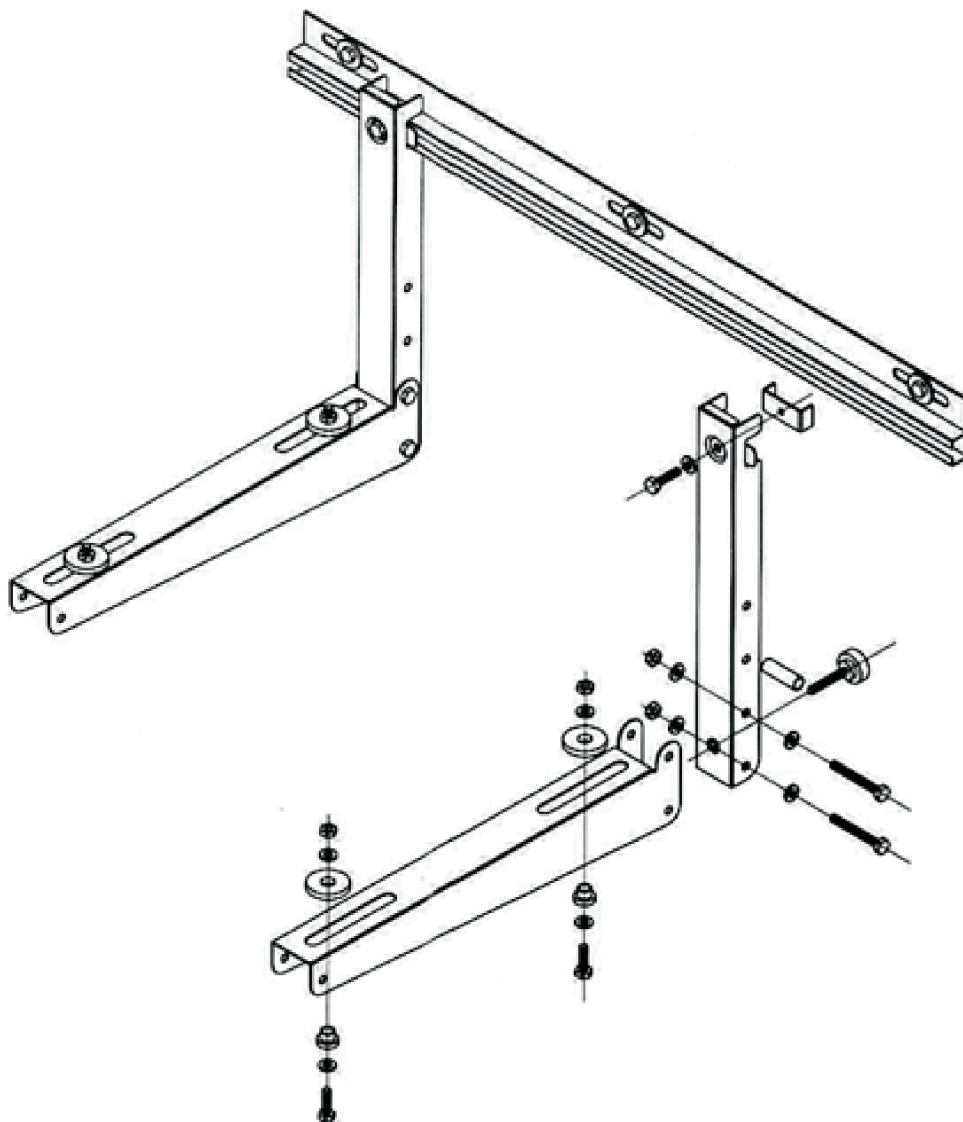

universal brackets

ATTENTION

Bracket kits guarantee 70kg capacity for each arm. It is important making the hole workmanly to guarantee the dowel seal on the wall.